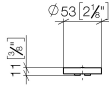

11 188 811

- with hot / cold marking
- for two-hole basin mixer

	Chrome	11 188 811-00
	Brushed Platinum	11 188 811-06
	Platinum	11 188 811-08
	Durabress (23kt Gold)	11 188 811-09
	Dark Chrome	11 188 811-19
	Brushed Durabress (23kt Gold)	11 188 811-28
	Brushed Dark Platinum	11 188 811-99

11 188 811

mm [inches]

11 188 811

Parts for other
finishes can be found
here: Brushed
Platinum